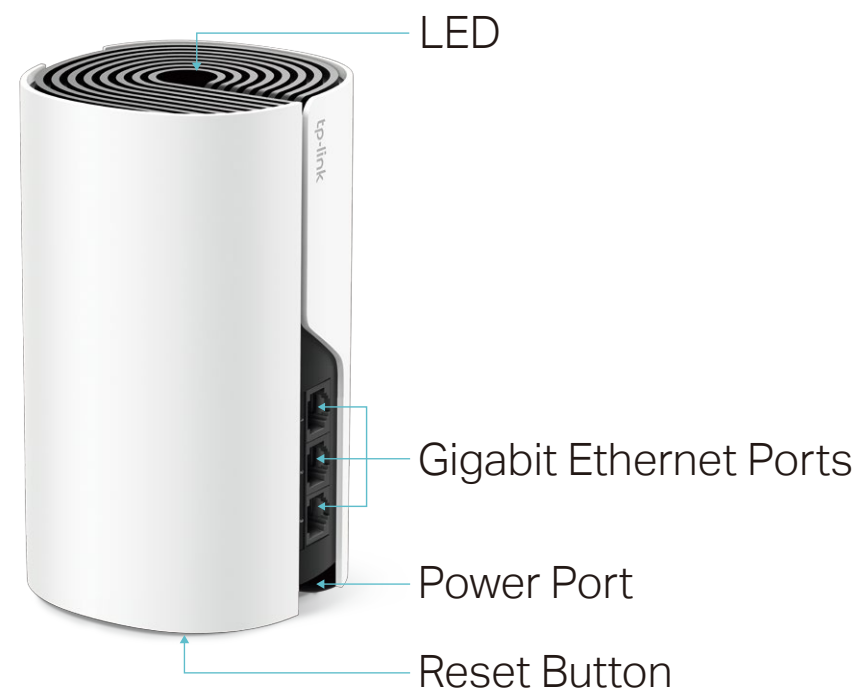

Work with All Deco Models

Form a Mesh network with your desired Deco models

All Deco models can work together. Just expand Mesh Wi-Fi coverage anytime by adding more Decos

Specifications

Hardware

- Ports: 3 WAN/LAN Gigabit Ethernet ports, 1 Power port
- Buttons: 1 Reset button on the underside
- Antenna Type: 3 internal dual-band antennas per Deco unit
- Power Adapter Input: 100-240V ~ 50/60Hz 0.6A
- Power Adapter Output: 12V = 1.5A
- Dimensions (L*W*H): 6.4 × 3.6 × 3.6 in. (162.3*90.7*90.7 mm)