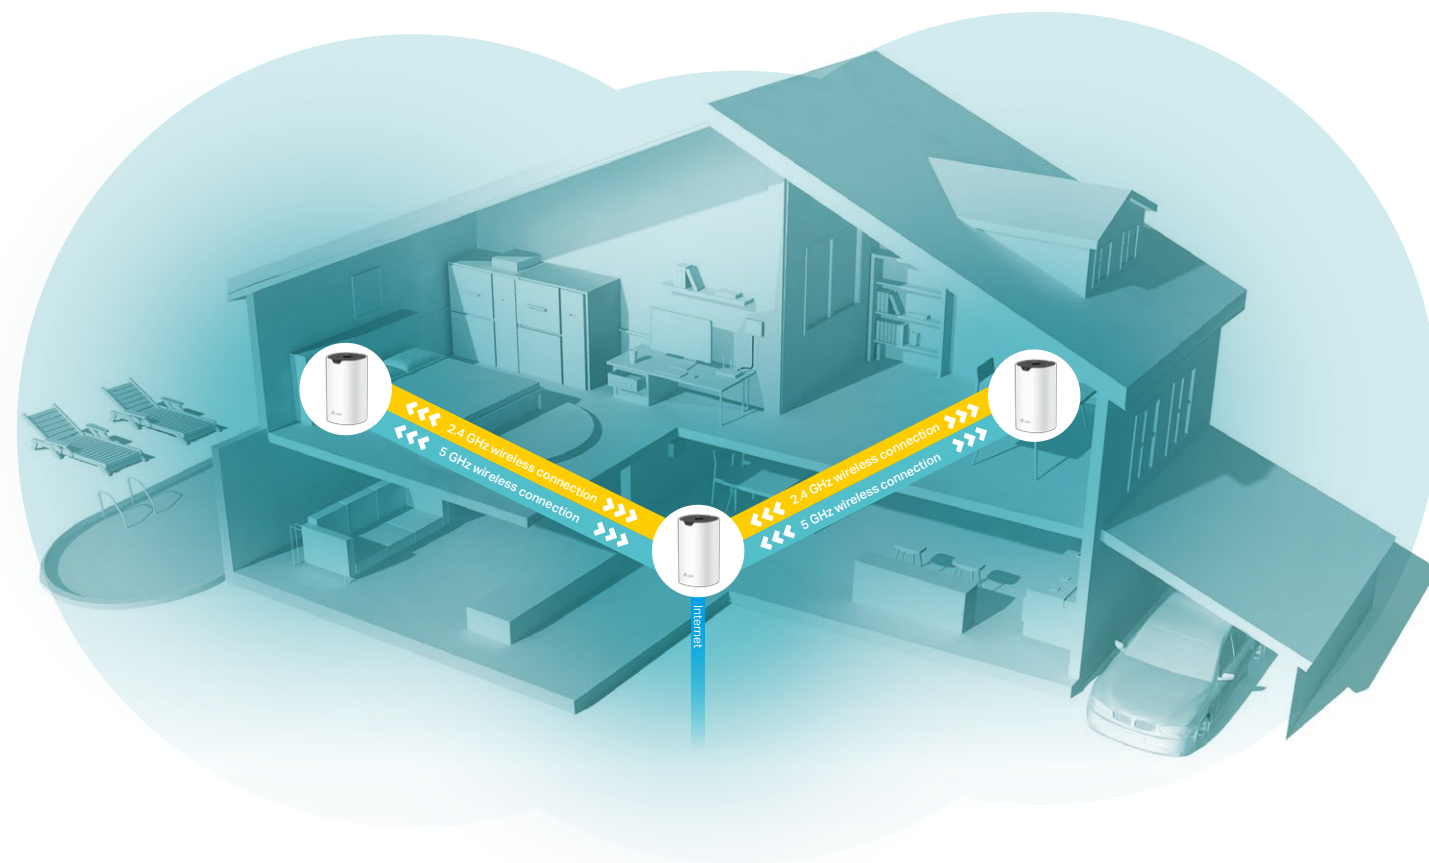

Whole Home Mesh Wi-Fi System

Seamless Roaming* | Parental Controls | Easy Setup

AC1900 Whole Home Mesh Wi-Fi System

Deco S7

Highlights

Fast Mesh Wi-Fi for Your Whole Home

Deco is the simplest way to guarantee a strong Wi-Fi signal in every corner of your home. Enjoy fast and stable connections for an army of devices in homes up to 5,800 sq. ft.[‡] Setup is made easier with the Deco app there to walk you through every step.

Wi-Fi Dead-Zone Killer

Eliminate weak signal areas with whole home Wi-Fi. No more searching around for a stable connection.

No More Buffering

Faster AC1900 dual band Wi-Fi ensures a smooth gaming and 4K streaming experience with 11ac Wave 2 MU-MIMO technology and provides lag-free connections for over 100 devices.[‡]

Seamless Roaming with One Wi-Fi Name

Deco units work together to form a unified Wi-Fi network with a single network name. Walk through your home and stay connected with the fastest possible speeds, made possible by Deco's seamless coverage and Plug & Play Mesh Technology.[†]

Parental Controls

Limit online time and block inappropriate websites according to unique profiles created for each family member.

Features

Assisted Setup

Easily set up Decos and find the ideal spot to place each unit