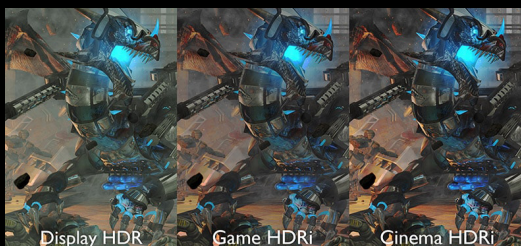

## Expanded Immersion by HDRi Technology *Gaming On A Whole New Level*

You're in control. Beyond Standard HDR, you can choose Game or Cinema HDRi. Game Mode reveals details in the shadows, while Cinema Mode adds saturation for games with vivid color.

## Light Tuner

Choose from 20 brightness levels for your favorite effect. Customize your view from dark caves to open deserts for an almost unfair advantage.

## Black eQualizer

Brighten dark areas on your display without overexposing and washing out bright areas. No monster, foe, or reward can hide from you with Black eQualizer engaged.