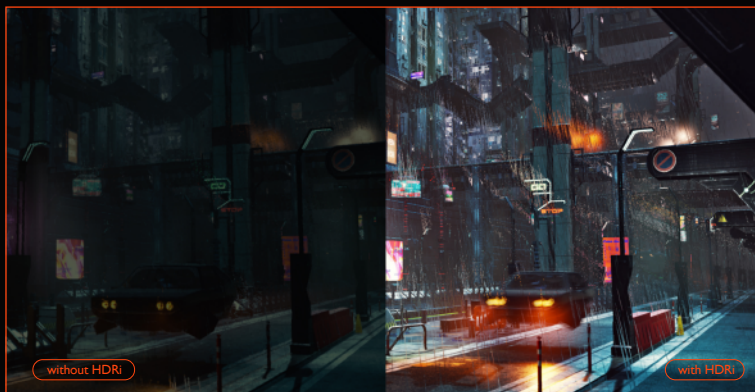

HDRi

165Hz

1ms MPRT

AMD FreeSync Premium Pro

EXtraordinary Performance

Top-notch performance is a combination of skill and the right gear. Race against beautiful, smooth imagery and enjoy the utmost speed. Leave your opponents in the dust as you go the full distance.