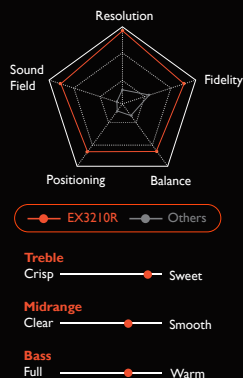

EXpansive Sound

Get up to speed and immerse in the sound of your screeching tires. Feel the engine rev, the roar of the crowd, and the scream of your machine as you take the lead. The waving checkered flag cannot be far ahead!

Product Color	Metallic Gray
Panel	
LCD≥ Size (inch)	31.5"
Aspect Ratio	16:9
Curvature	1000R
Resolution (max.)	2560x1440
Display Area	697.3 x 392.3 mm (27.5x15.4 inch)
Pixel Pitch (mm)	0.276
Brightness (SDR mode)	300
Brightness (HDR mode)	400
Native Contrast (typ.)	2500 :1
Panel Type	VA
Viewing Angle (L/R;U/D) (CR≥10)	178/178
Response time	1ms (MPRT)
Refresh rate	165Hz
Display Colors	16.7 million colors
Color Gamut	90% DCI-P3
Backlight	LED backlight
Dimension & Weight	
Dimensions (H x W x D)	H: 588.3x703.4x96.7mm (23.2x27.7x10.6 inch) L: 488.3x703.4x296.7mm (19.2x27.7x10.6 inch)
Net Weight	9.7kg (21.4lb)
Gross Weight	14.3 (31.5 lb)
Special feature	
Video Format Support	Yes
AMA	Yes
Flicker-free Technology	Yes
Color Mode	Cinema HDRi | Custom | DisplayHDR ePaper | FPS | Game HDRi | HDR M-Book | Racing game | RPG | sRGB
Brightness Intelligence Plus (B.I.™)	Yes
Color Weakness	Yes
ePaper mode	Yes
Low Blue Light	Yes
Light Tuner	Yes
Color Vibrance	Yes
Black eQualizer	Yes
Swivel	Yes
VESA Wall Mounting	100 x 100 mm (3.94x3.94 inch)
Tilt (down/up)	-5° ~ -15°
Swivel	15° / 15°
High adjustment	100 mm (3.94 inch)
K Locker	Yes
HDR Mode	HDRi0 | VESA DisplayHDR400
I/O	
Speaker	2.1 Channel (2Wx2 + 5W woofer)
HDMI	v2.0 x 2
DP Input	v1.4 x 1
USB 3.0	2
Headphone Jack	Yes
Power	
Power Supply(90~264 AC)	Adapter
Power Consumption(On mode)	100W
Power Consumption(Power saving mode)	<0.5W
Certification	
FreeSync certification	FreeSync Premium Pro
TUV Certificate	Flicker-free | Low Blue Light
Mac Compatible	Yes
Windows® Compatible	Windows®10 | Windows®7 Windows®8 | Windows®8.1

BenQ